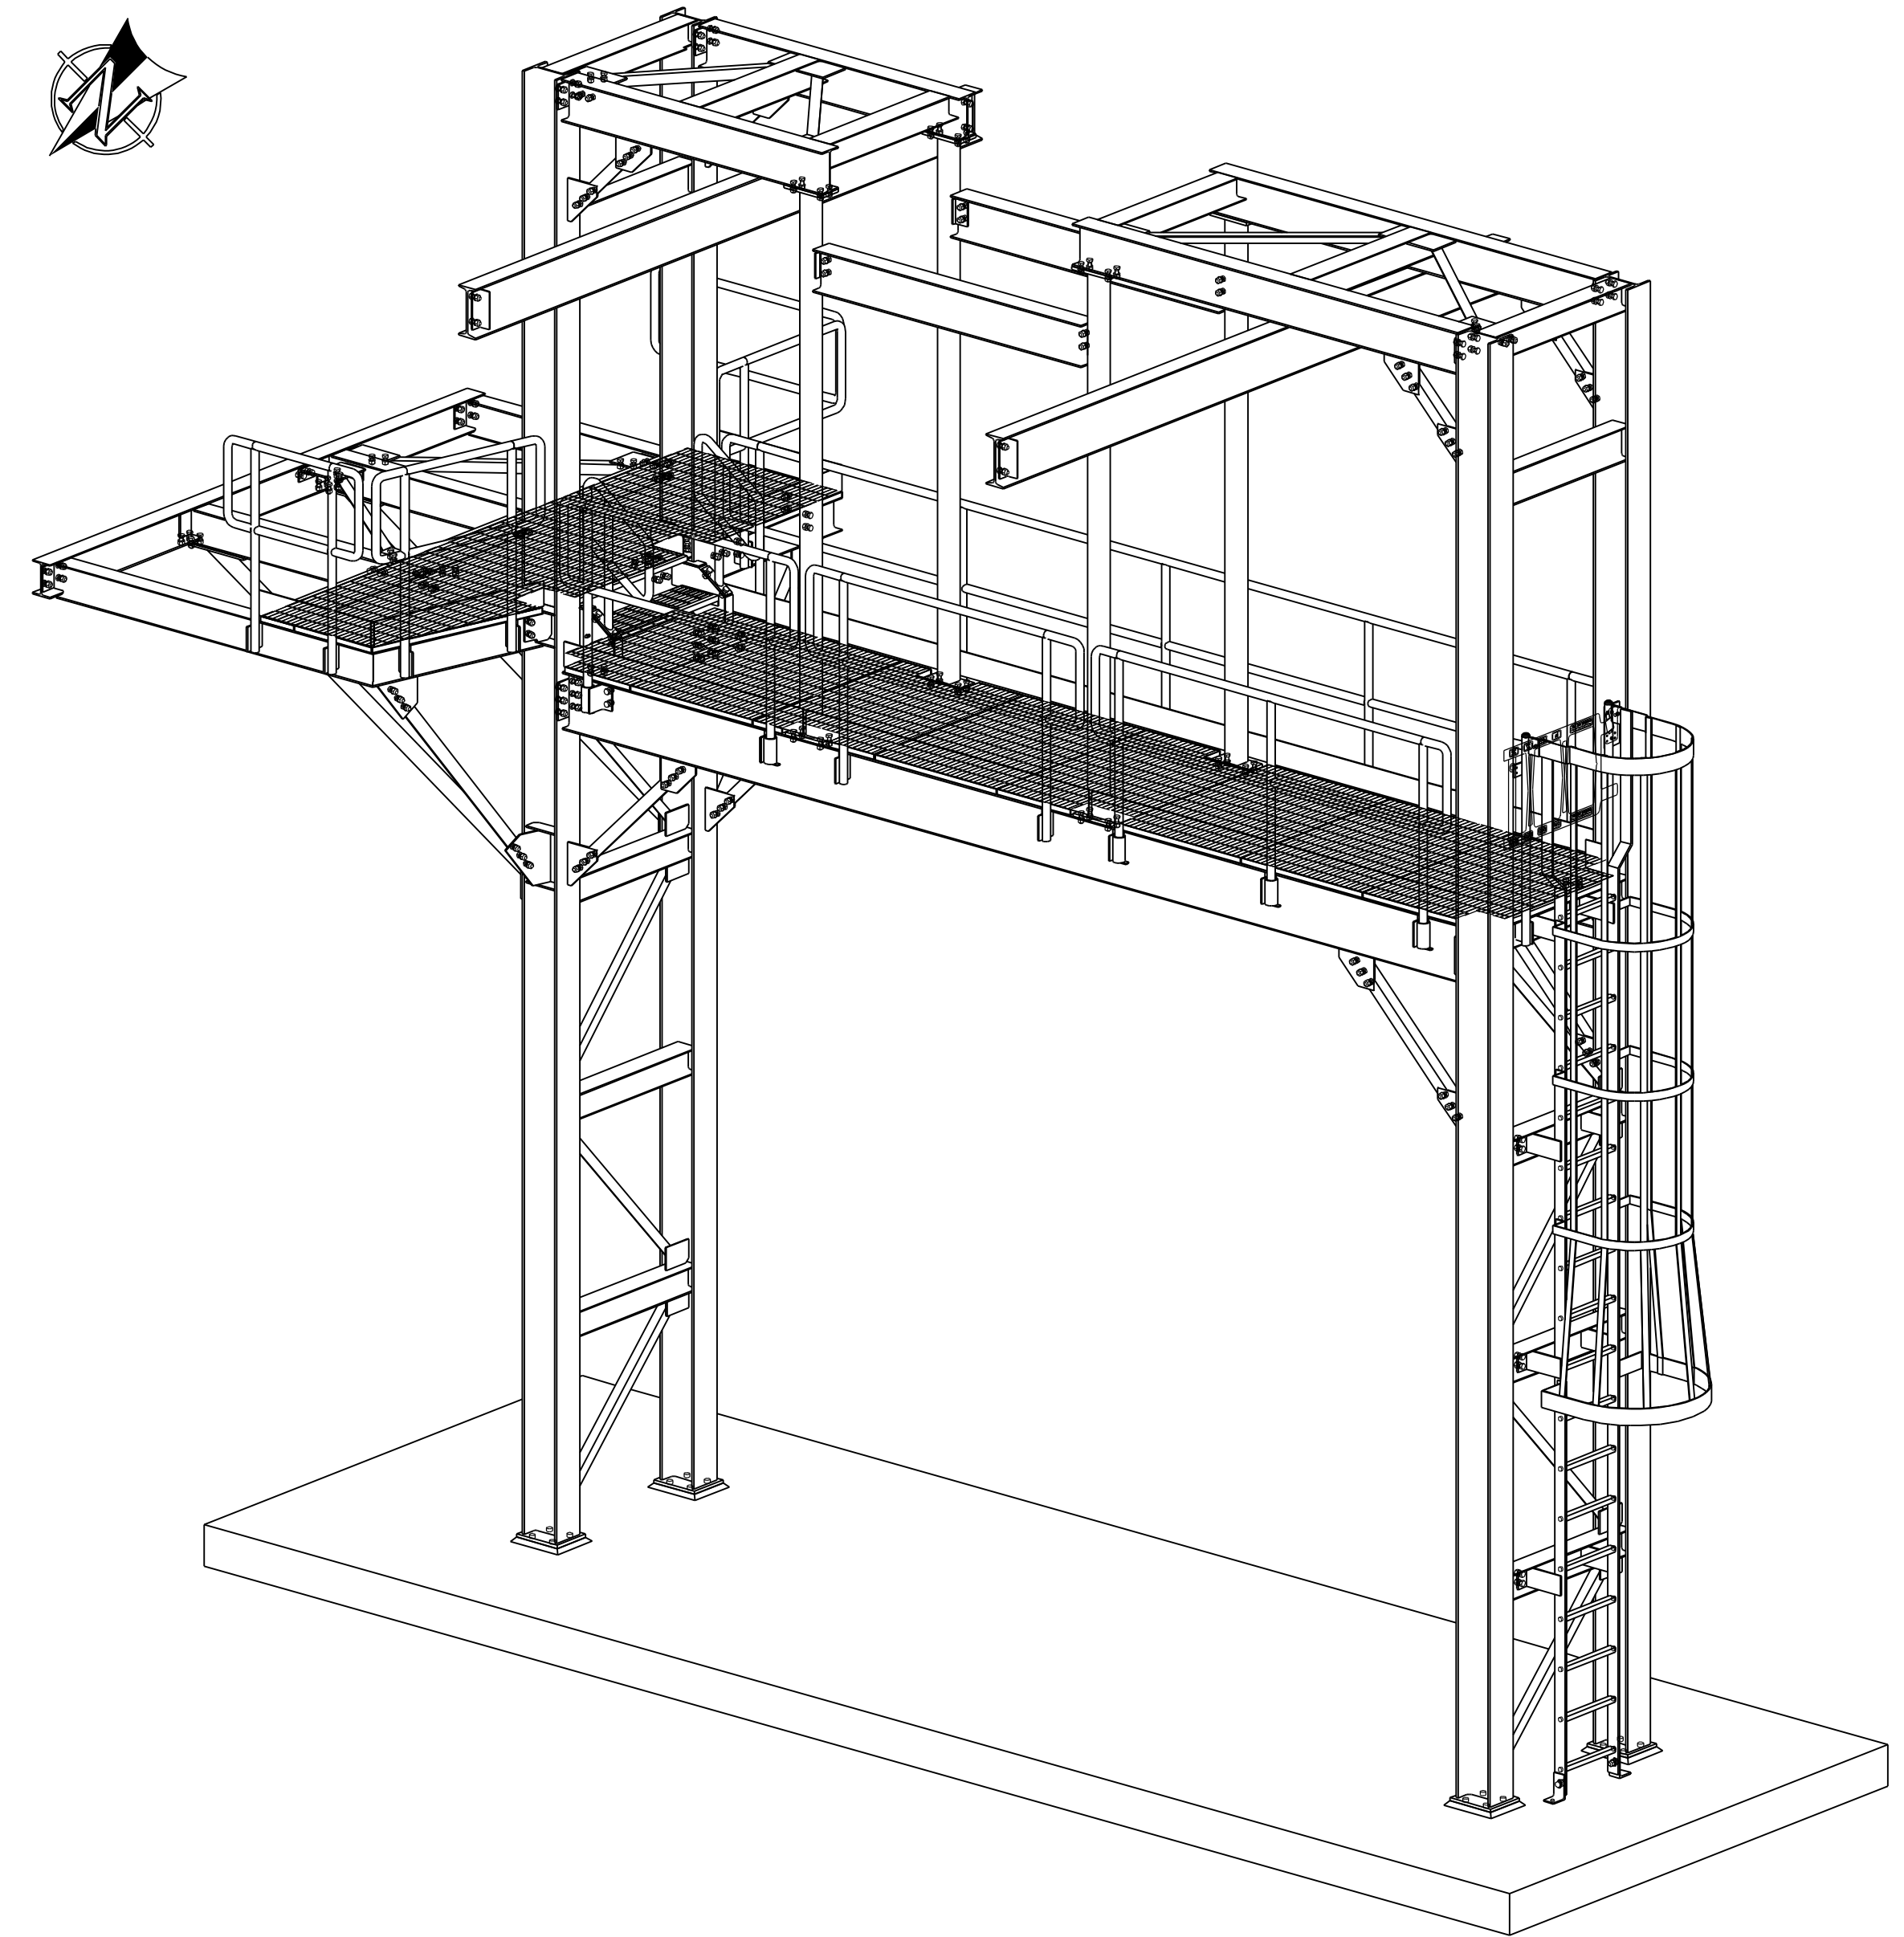

3D VIEW LOOKING NORTHWEST

3D VIEW LOOKING SOUTHEAST

0	ISSUED FOR CONSTRUCTION	09/24/2018
REV	DESCRIPTION	DATE
DESCRIPTION	3D VIEWS ON PAINT STORAGE TANK CONTAINMENT ACCESS	
PROJECT NAME		
DRAWN BY	PC	DATE
CHECKED BY	DATE	JOB No.
REF:		DRG No.